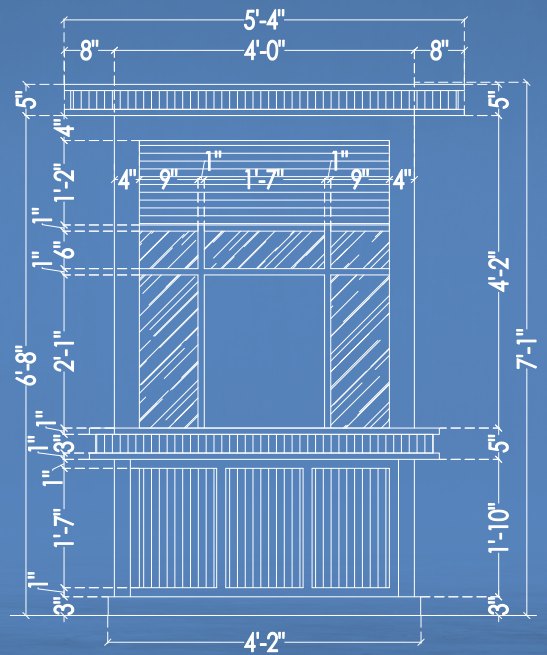

YELLOW OWL

D'Salon

HAIR | BEAUTY | MAKEUP | NAILS | MICROBLADING

Powered by | THE ARTISTIC
COMPANY

Corporate Address :

📍 No.86, Block 1, 2nd Floor, CBI Colony 4th Main Road,
Kandanchavadi, Chennai, Tamil Nadu - 600096.